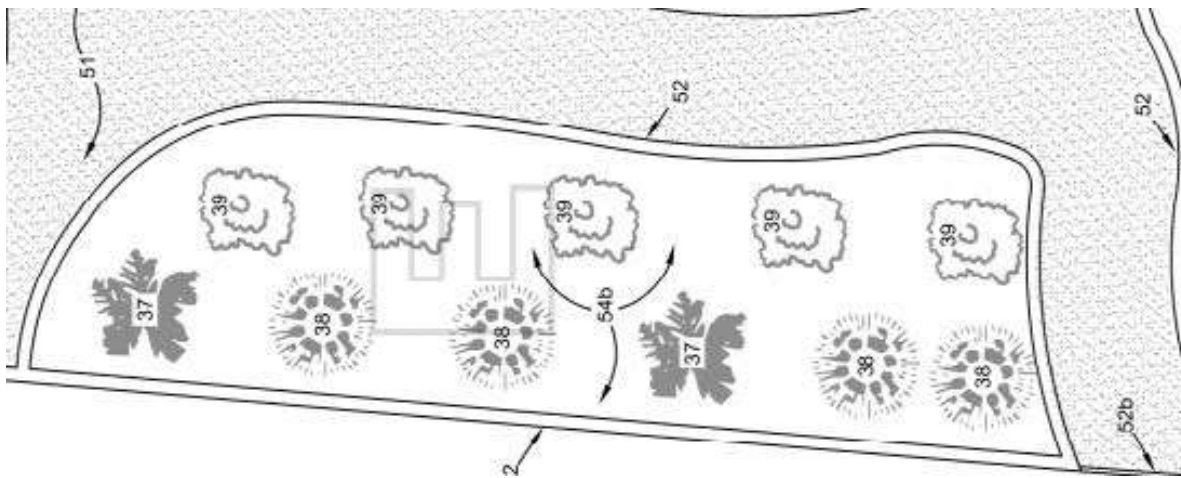

GARDEN AREA E

E GARDEN AREA-Plants for Privacy Hedge							
Planting Area : 432 SQ FT							
PLANT DESCRIPTION							
TYPE	#	Common	Botanical	Qty	Tall/Wide	Spacing -ft	Water Needs
S	37	Texas Ranger	<i>Leucophyllum frutescens</i>	2	6 x 6	8	L
P	38	Deer Grass	<i>Muhlenbergia rigens</i>	4	4 x 4 (2' flower)	7	M
S	39	Cotoneaster	<i>Cotoneaster boxifolia</i>	5	3' x 3'	4	M
	51	Decomposed granite					
	52	Mow Curb					
	54b	1" x 3" depth Wood chips					

Legend: S-shrub, P-perennial, GC-ground cover, T-Tree

L-low water, M-Medium Water, O-no water

Demonstration **Garden Area E** - Photo Sheet

38
Deer Grass

37
Texas Ranger

39
Cotoneaster