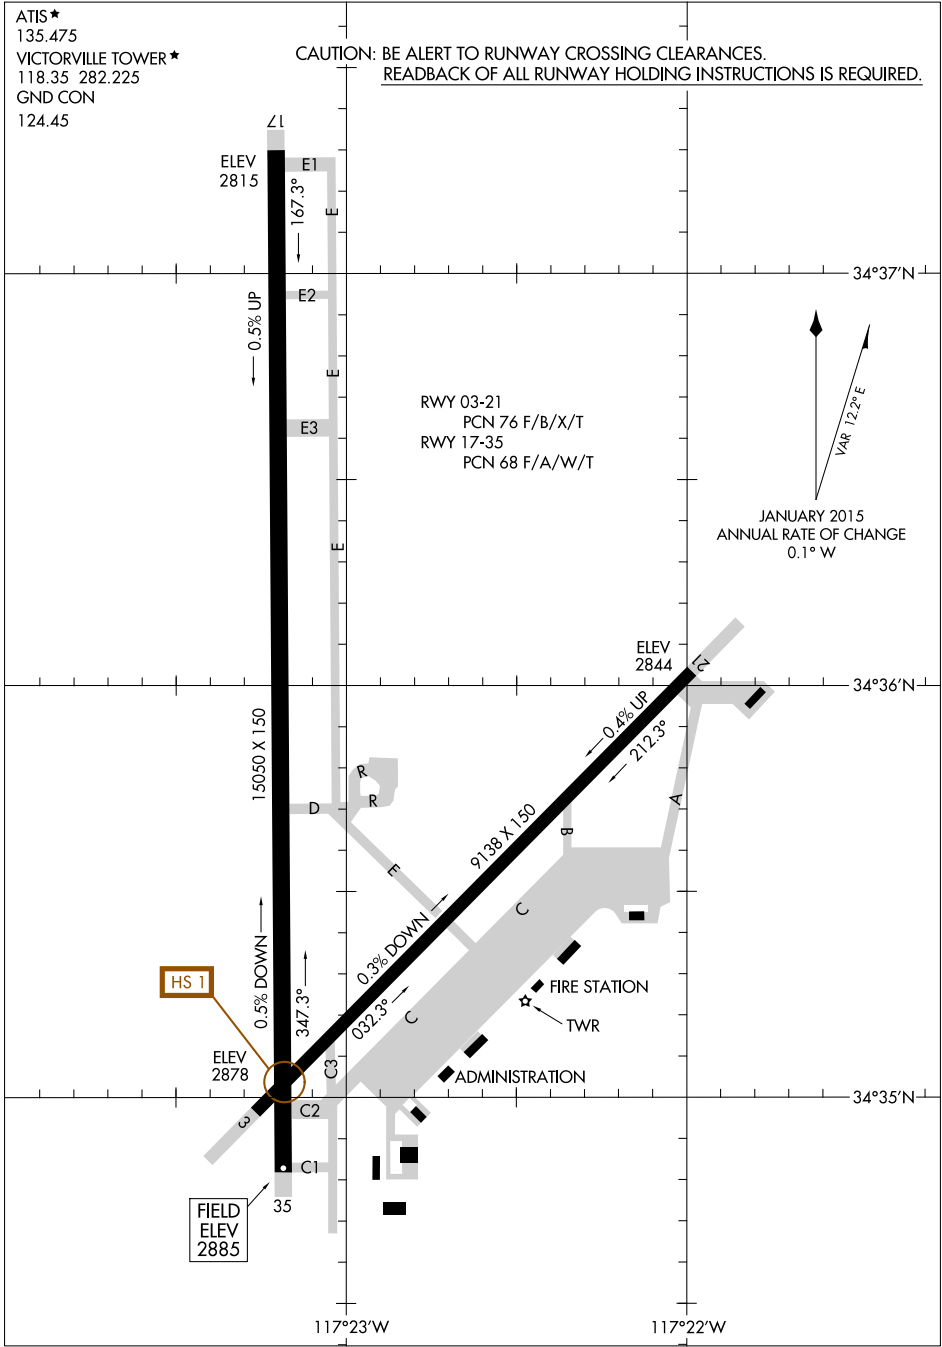

ATIS ★  
 135.475  
 VICTORVILLE TOWER ★  
 118.35 282.225  
 GND CON  
 124.45

CAUTION: BE ALERT TO RUNWAY CROSSING CLEARANCES.  
READBACK OF ALL RUNWAY HOLDING INSTRUCTIONS IS REQUIRED.

SW-3, 21 JUN 2018 to 19 JUL 2018

SW-3, 21 JUN 2018 to 19 JUL 2018