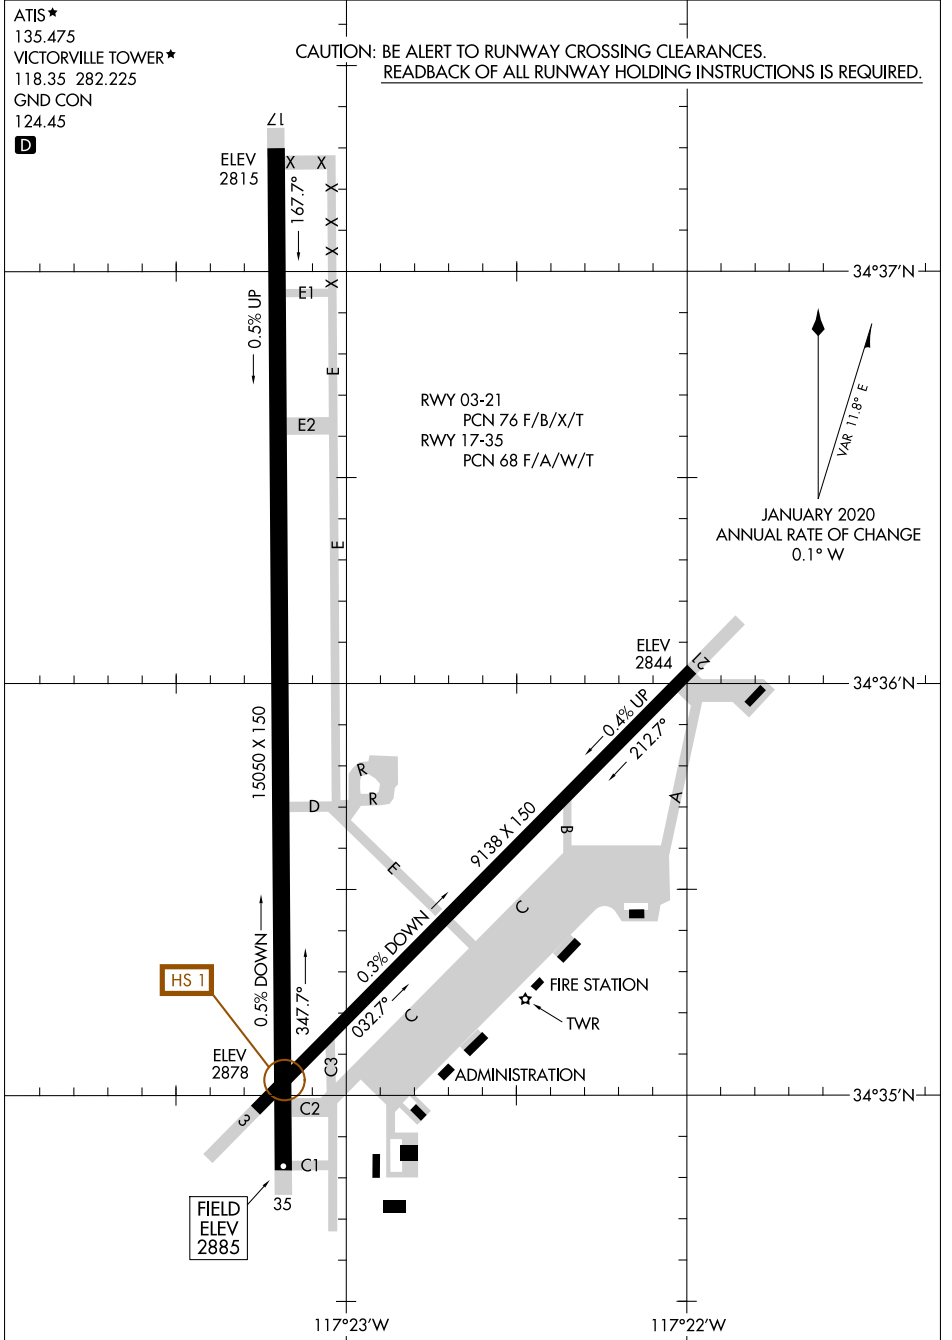

AIRPORT DIAGRAM

SOUTHERN CALIFORNIA LOGISTICS (VCV)
VICTORVILLE, CALIFORNIA

AL-794 (FAA)

ATIS★
135.475
VICTORVILLE TOWER★
118.35 282.225
GND CON
124.45

CAUTION: BE ALERT TO RUNWAY CROSSING CLEARANCES.
READBACK OF ALL RUNWAY HOLDING INSTRUCTIONS IS REQUIRED.

SW-3, 04 NOV 2021 to 02 DEC 2021

SW-3, 04 NOV 2021 to 02 DEC 2021

AIRPORT DIAGRAM

SOUTHERN CALIFORNIA LOGISTICS (VCV)
VICTORVILLE, CALIFORNIA