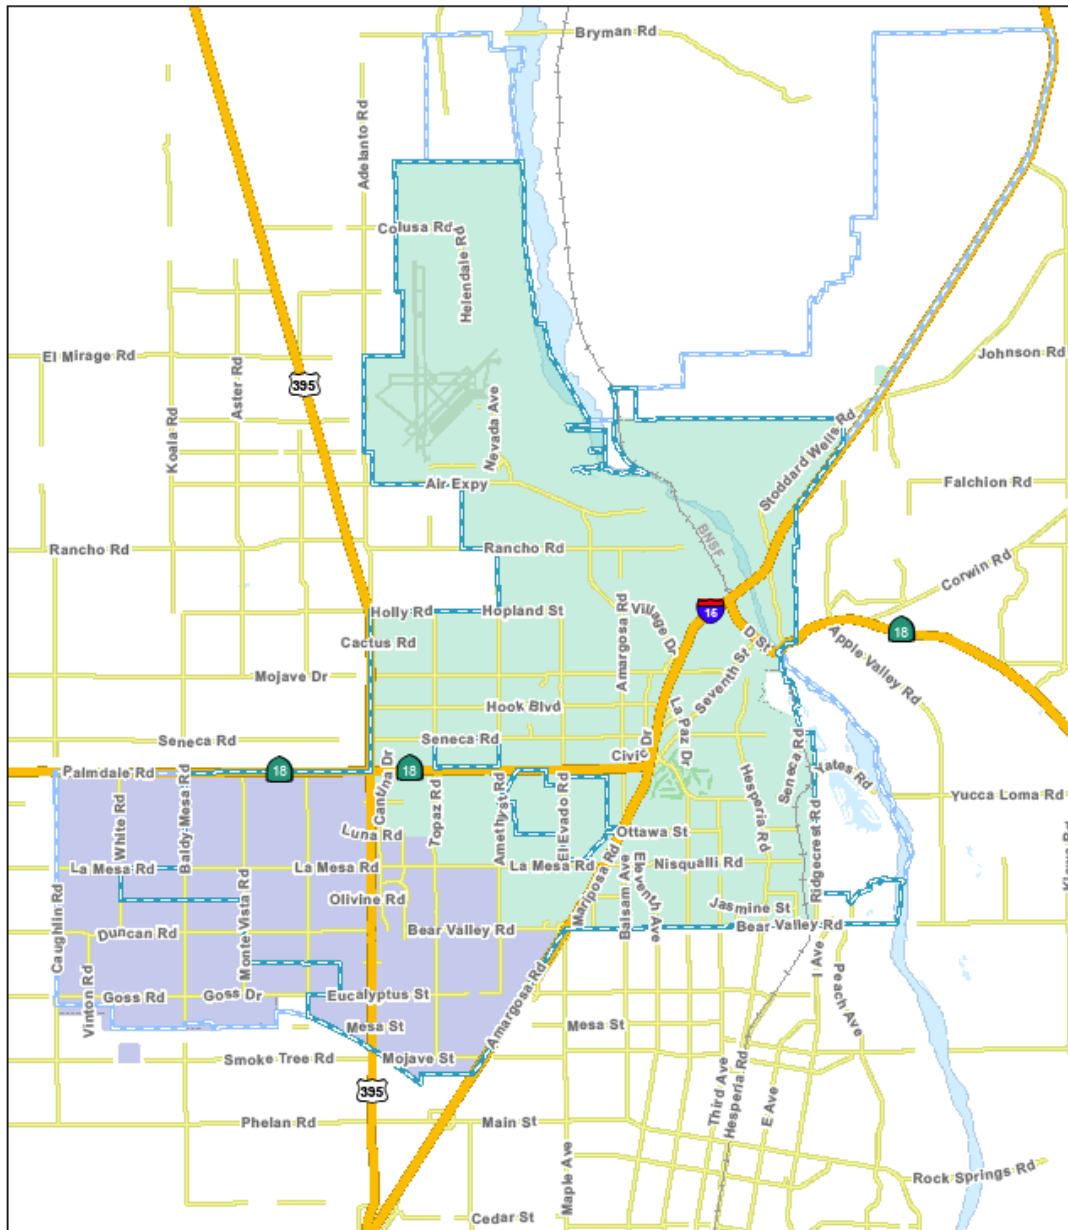

District Map

Victorville Water District

Victorville Water District Victorville, CA

City Boundary Line
 Sphere of Influence Line

WWD - ID1
 WWD - ID2