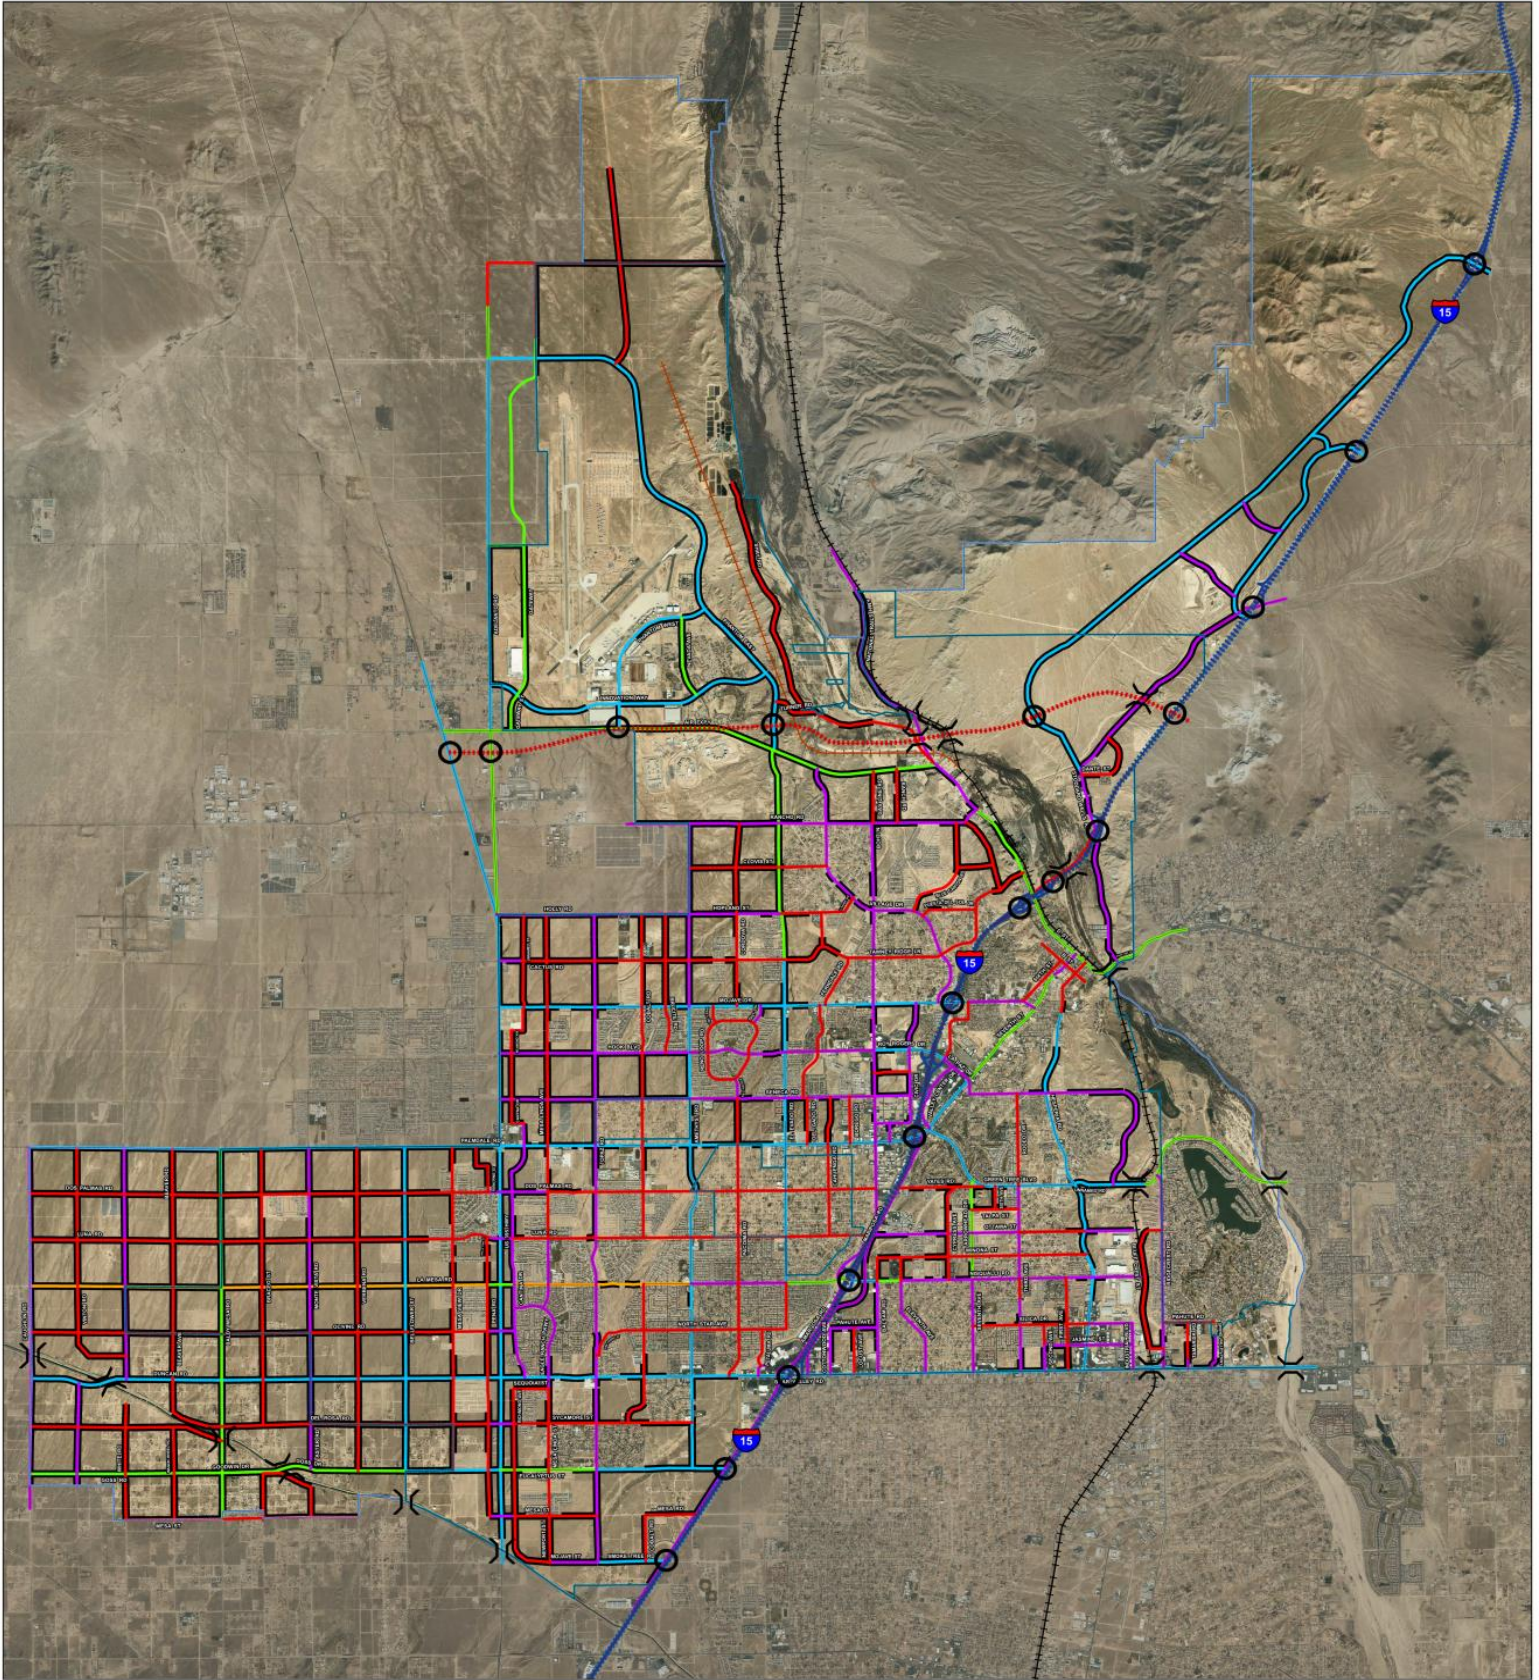

CITY OF VICTORVILLE - CIRCULATION MAP