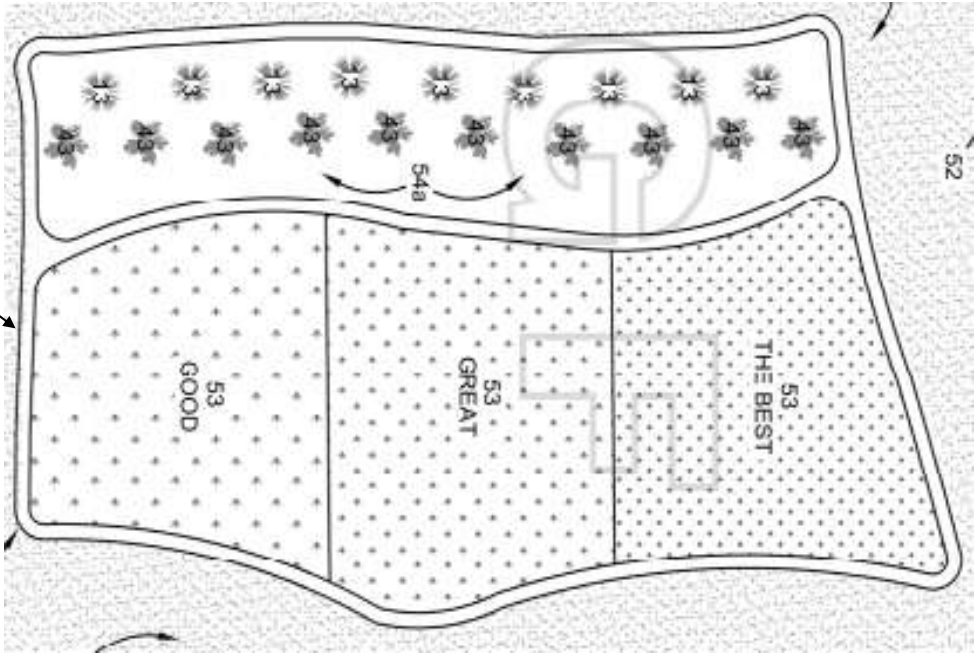

GARDEN AREA F

F

Artificial Turf

F GARDEN AREA-Artificial Turf in Varying Qualities

Planting Area : 400 SQ FT

PLANT DESCRIPTION							
#	Style Name	<i>Eco Friendly & Realistic</i>	Face Weight	Pile Height	Color	Water Needs	
53	The Best	Advanced Velvet Bent Grass Supreme	80 oz	2"	Blend	0	
53	Great	Advanced Velvet Bent Grass Deluxe	60 oz	1.75"	Blend	0	
53	Good	Advanced Sierra Ultra	50 oz	1.65"	Desert Green & Desert Olive	0	
51	Decomposed granite						
52	Mow curb						

Legend: S-shrub, P-perennial, GC-ground cover, T-Tree

L-low water, M-Medium Water, O-no water